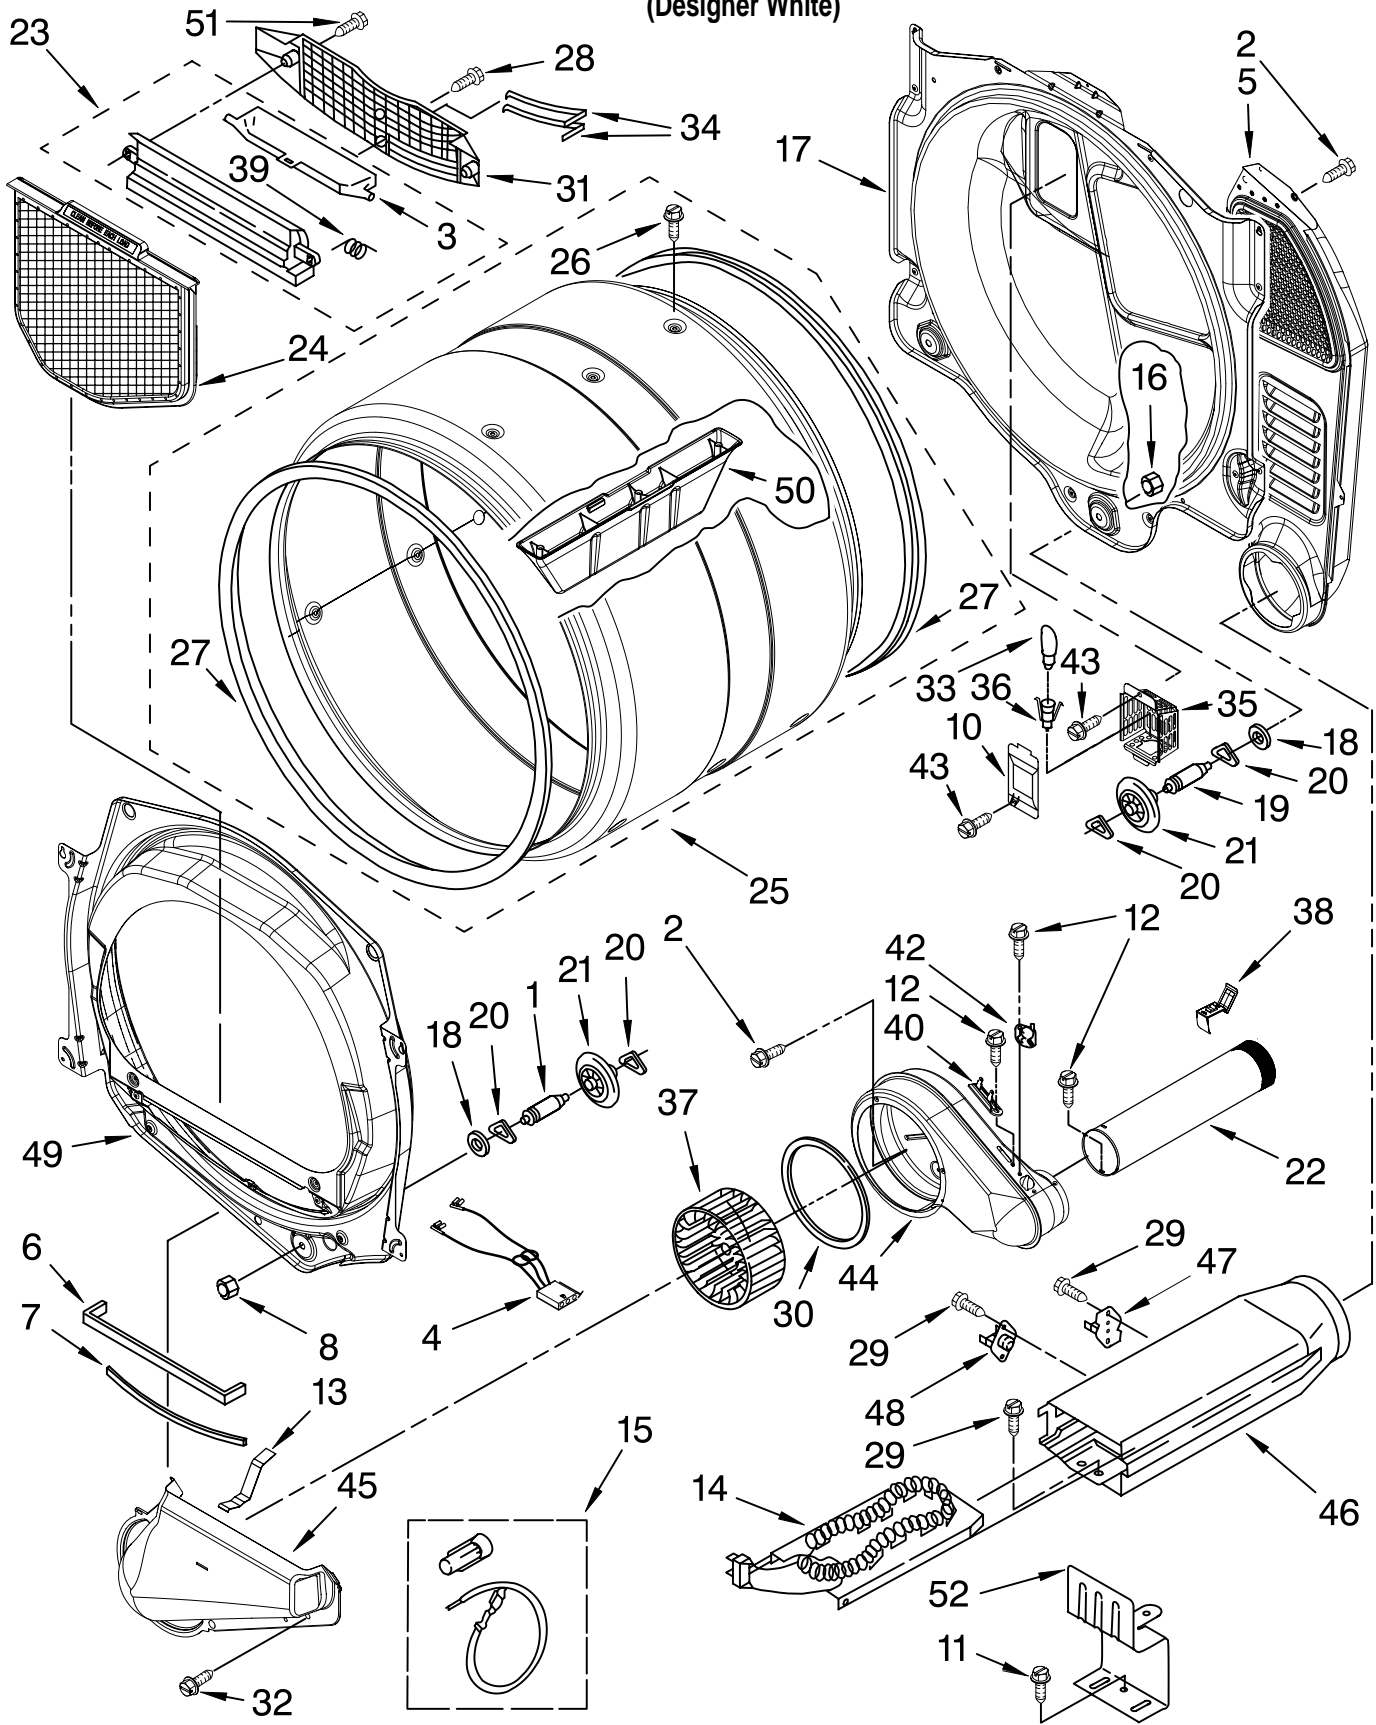

BULKHEAD PARTS

For Model: MEDZ400TQ2
(Designer White)

FOR ORDERING INFORMATION REFER TO PARTS PRICE LIST

BULKHEAD PARTS

For Model: MEDZ400TQ2
(Designer White)

Illus. No.	Part No.	DESCRIPTION	Illus. No.	Part No.	DESCRIPTION	Illus. No.	Part No.	DESCRIPTION
1	8575324	Shaft, R.H. Thread	16	W10001120	Nut, 3/8-16 (L.H.)	35	8578825	Bracket, Drum Light
2	3390647	Screw, 8-18 x 1/2	17	W10080170	Bulkhead, Rear	36	W10136369	Socket Assembly
3	W10153413	Door, Lint Screen	18	3387459	Washer, Support	37	697772	Wheel, Blower
4	3406653	Harness, Sensor	19	8575325	Shaft, L.H. Thread	38	8572105	Clip-Exhaust
5	697354	Air Duct Assembly	20	690997	Ring, Tri	39	3394986	Spring, Lint Screen Door
6	697813	Seal, Outlet Housing	21	8536973	Roller, Support	40	3392519	Thermal Fuse (91°C)
7	697814	Seal, Drum Front	22	8563728	Exhaust Pipe	42	8577274	Thermistor
8	3934666	Nut, 3/8 x 16(R.H.)	23	W10153423	Housing, Outlet Assembly	43	487909	Screw, 8-15 x 1/2
10	3402841	Lens, Drum Light	24	W10049370	Lint Screen	44	8544362	Housing, Blower
11	693995	Screw, 8-18 x 3/8	25	W10153420	Complete Drum Assembly	45	8066168	Lint Duct Assembly
12	8533971	Screw, 8-18 x 5/16	26	W10109200	Screw, 11-16 x 3/4	46	3392537	Heater Box
13	8066208	Clip-Spring	27	W10166807	Seal, Drum	47	8318314	Thermal Cut-Off (Includes Illus. 48)
14	3387747	Heater Element	28	695240	Screw, 8-18 x 1/2	48	3391914	Thermostat 295°F (146°C)
15	279457	Terminal Wire Kit (For Heater Element Wiring Harness Repair)	29	90767	Screw, 8-18 x 3/8	49	8565061	Bulkhead, Front
			30	697770	Seal, Cover Plate	50	W10153409	Baffle, Drum
			31	W10153412	Grille, Outlet	51	3387230	Screw, 10-16 x 1
			32	489463	Screw, 8-18 x 5/8	52	8066099	Bracket, Heater Box
			33	3406124	Bulb, Light			
			34	3387223	Electrode, Sensor			

FOR ORDERING INFORMATION REFER TO PARTS PRICE LIST